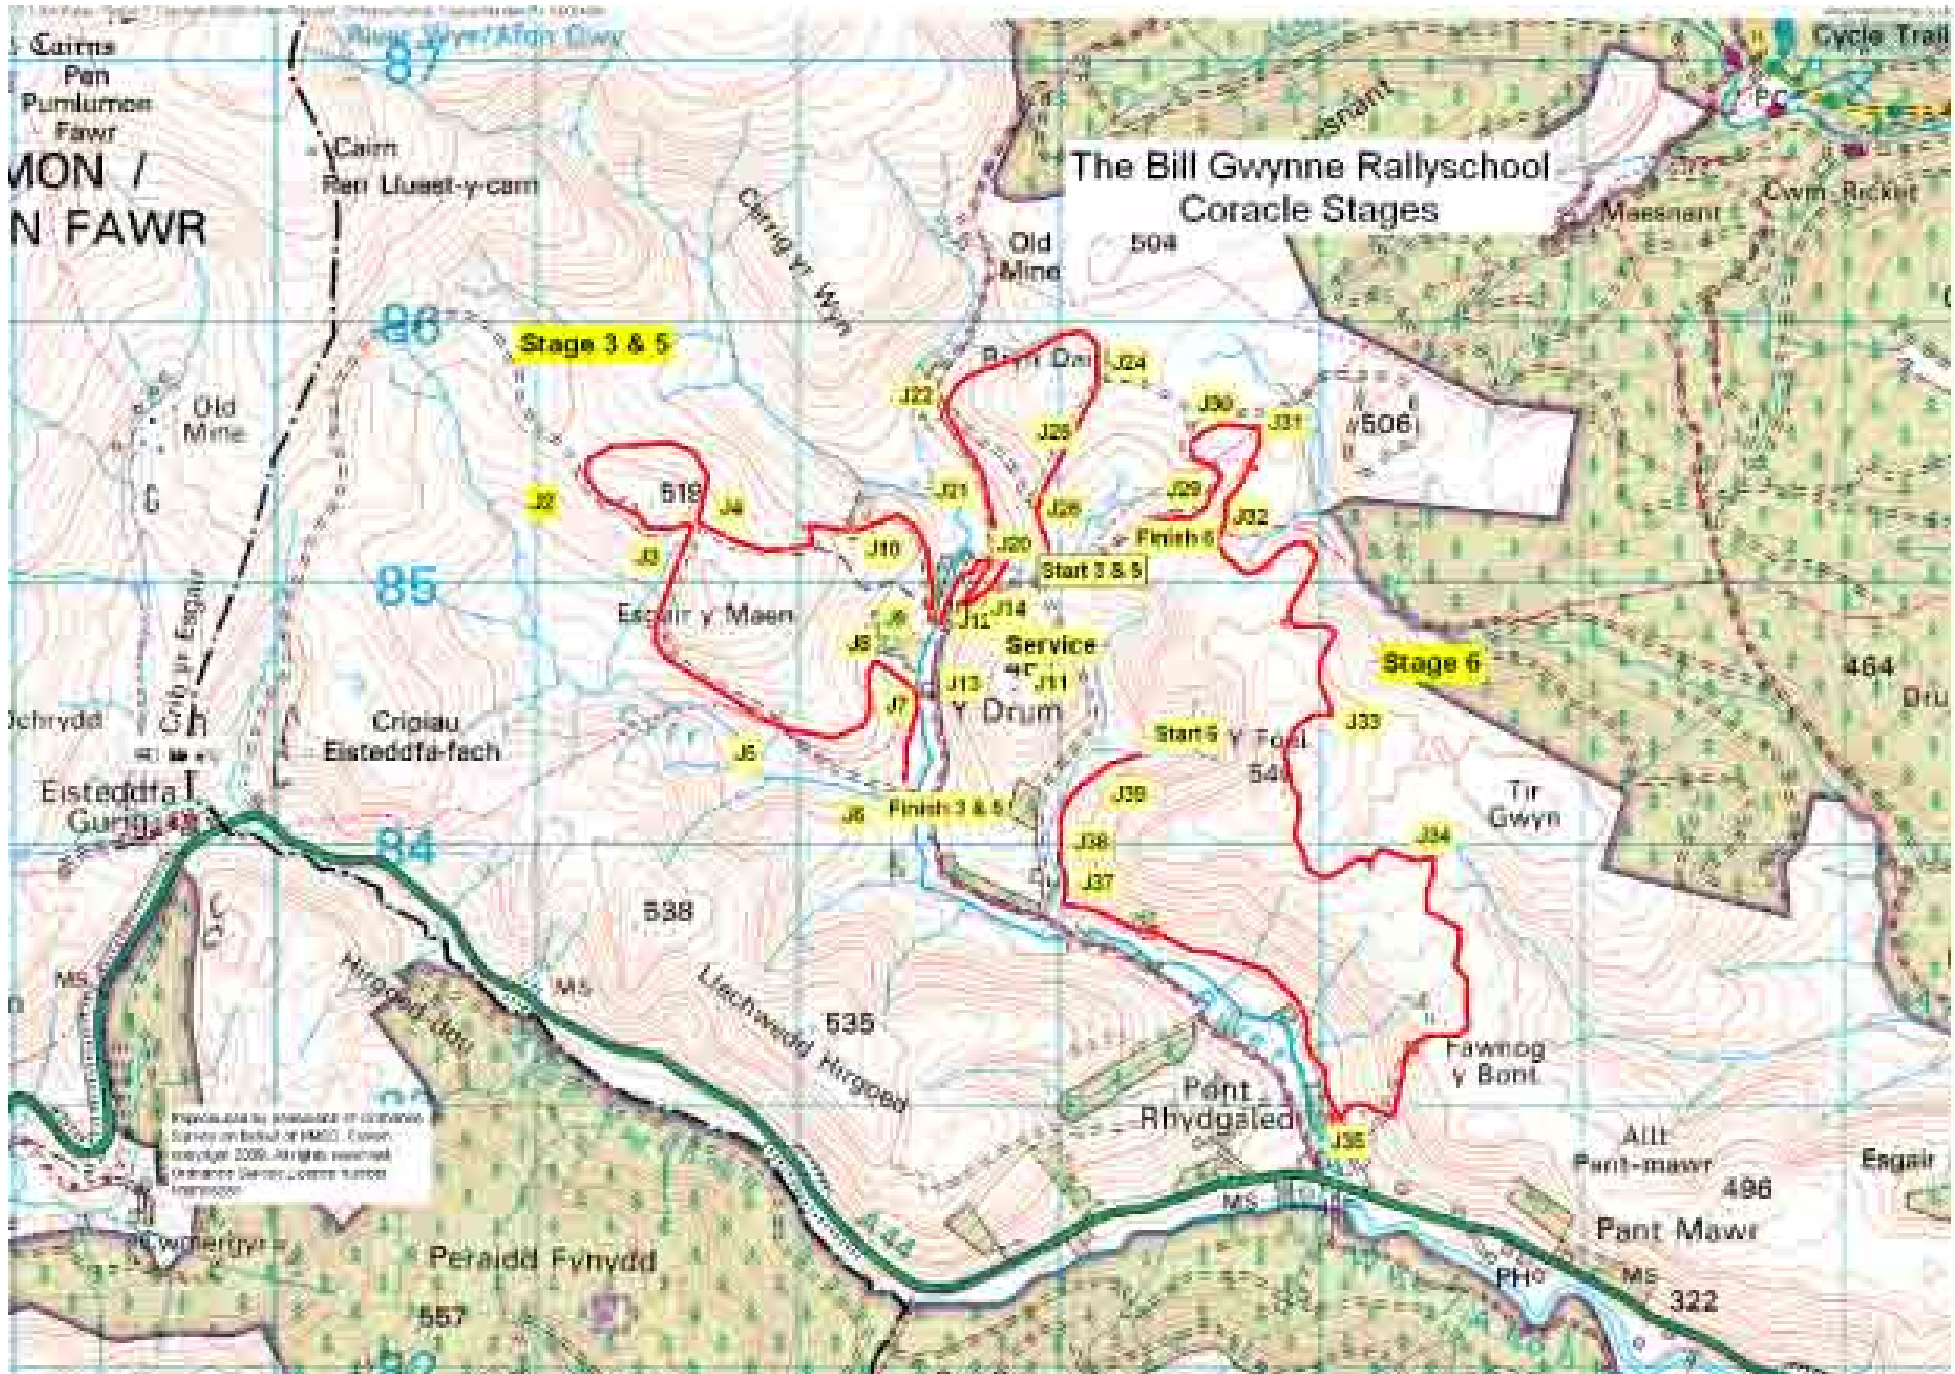

The Bill Gwynne Rallyschool Coracle Stages 2009

SUNDAY 26th July 2009

Promoted by :- Carmarthen and Epynt Motor Clubs Ltd.

www.carmarthenmotorclub.co.uk

LOW RESOLUTION MAPS

A Round Of The

LICO Welsh Clubmans Forest Rally Championship 2009
Munden's Minibuses ASWMC Loose Surface Stage Rally Championship 2009
A.N.W.C.C.C Forest Stage Rally Championship 2009
A.N.W.C.C.C Ladies Rally Championship 2009
A.N.W.C.C.C Allrounders Rally Championship 2009

Caerns
Pen
Pumlumon
Fawr
**MON /
N FAWR**

The Bill Gwynne Rallyschool Coracle Stages

Stage 3 & 5

Stage 6

Prepared by students on courses
run on behalf of IMCJ. Copyright
© 2009. All rights reserved.
Ordnance Survey Licence number
100000000